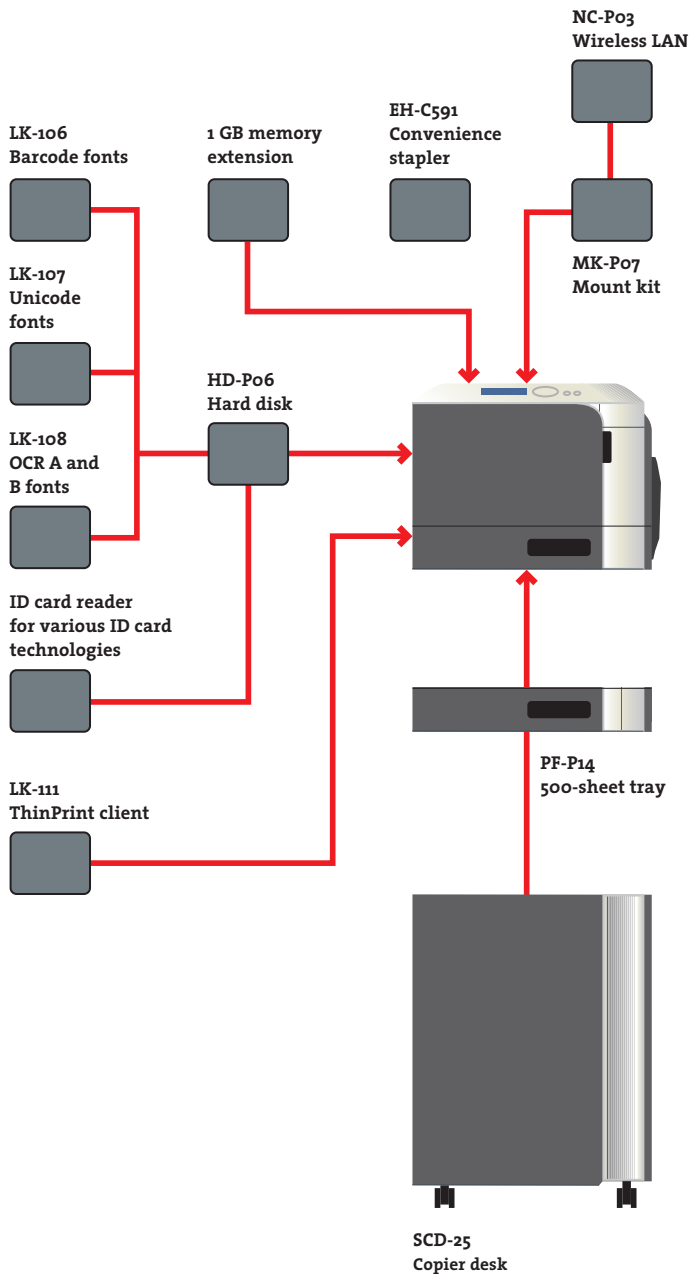

Energy efficiency

Of course every additional office device consumes energy and paper – both business-critical cost factors. But the ineo+ 3100P helps reduce energy and paper consumption to a minimum. The printer's eco-friendly HD polymerised toner is partly made from biomass and has a very low fusing temperature, which saves energy. Moreover, this printer's power consumption is generally low and in sleep mode a mere 3W. If used regularly, the printer's standard duplex function will significantly cut paper consumption as well. The energy efficiency and environmental performance of the ineo+ 3100P have been acknowledged by Blue Angel and Energy Star labels. So investing in an ineo+ 3100P is not just a good idea for your work but also for your business and the environment.

Complementary convenience

These days, most mid-sized or large companies have one or more multifunctional A3 office systems that are used by entire departments or large workgroups. The ineo+ 3100P network printer is the ideal complement to any A3 system because it meets the personal printing needs of individuals or smaller workgroups. Since it uses the same state-of-the-art controller technology as the larger ineo systems, the ineo+ 3100P can be seamlessly integrated as a satellite system into any larger print landscape. Through its support for DEVELOP's Enterprise Suite tools, this personal printer can also be equipped for a variety of additional functions, e.g. print-job monitoring. Not only IT administrators will appreciate such complementary convenience.